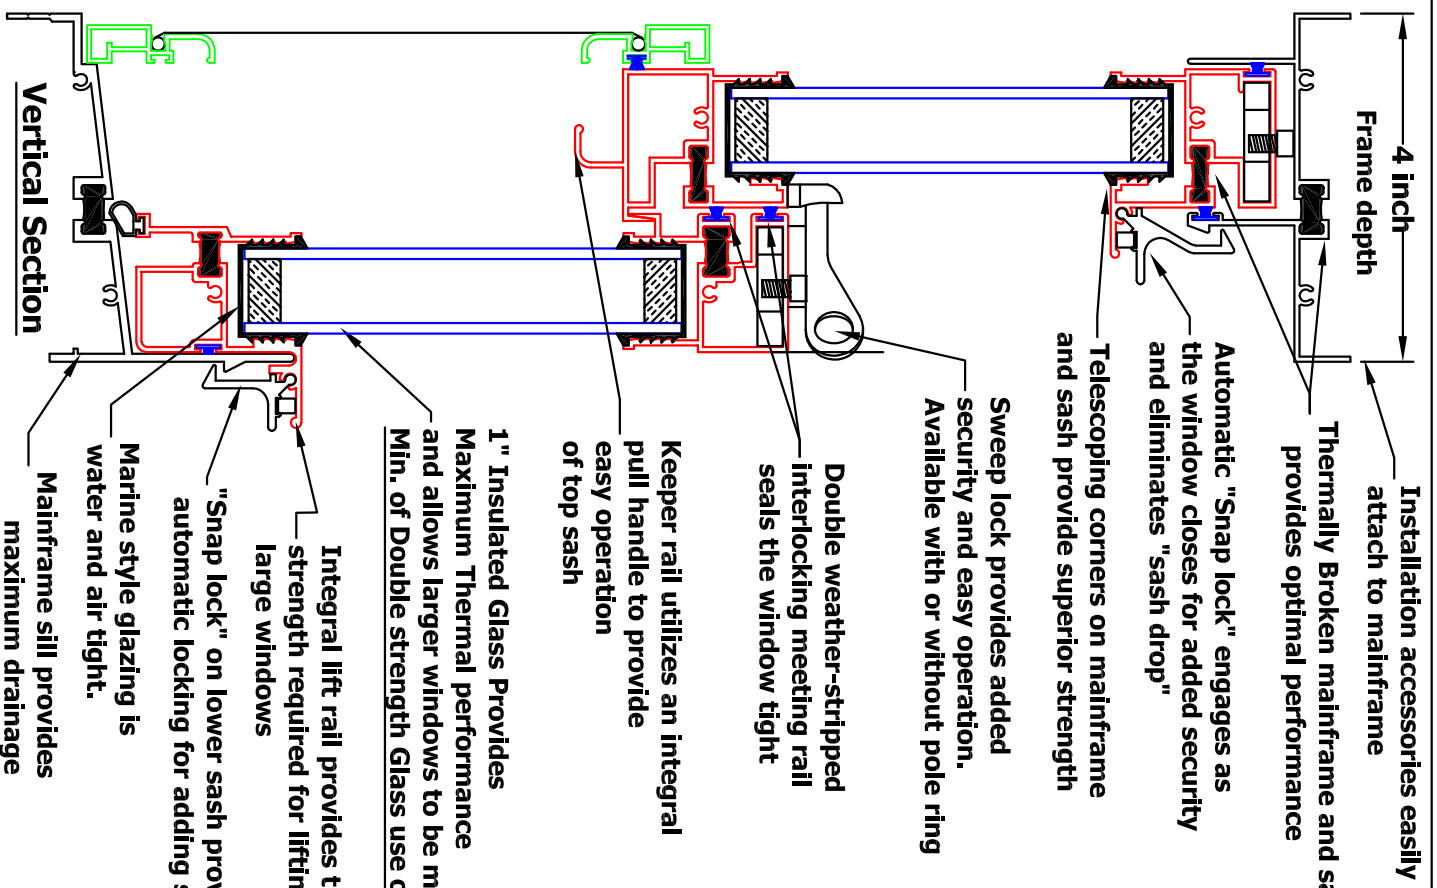

DH-HC55 Rating

Kelly Window Systems Inc.
460 Smith Street, Farmingdale NY
3000 Aluminum Double Hung

DWG. NO.: 3000 Double Hung window
 Scale: Full DWG BY: KAZ Date: 11/26/07