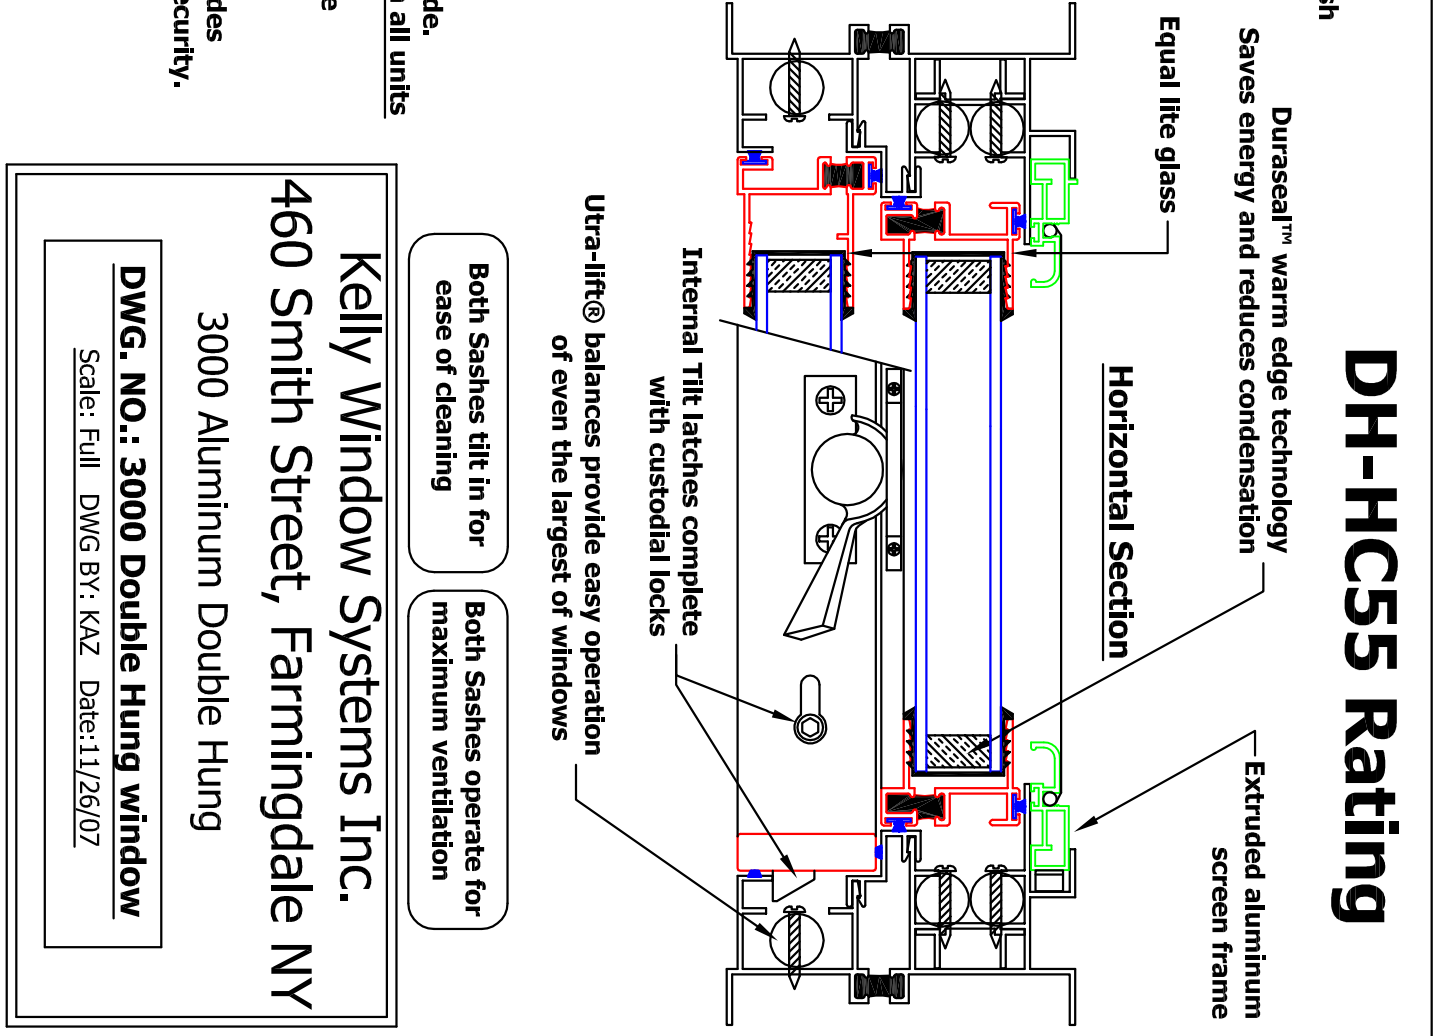

DH-HC55 Rating

Kelly Window Systems Inc.
460 Smith Street, Farmingdale NY
3000 Aluminum Double Hung

DWG. NO.: 3000 Double Hung window
 Scale: Full DWG BY: KAZ Date: 11/26/07