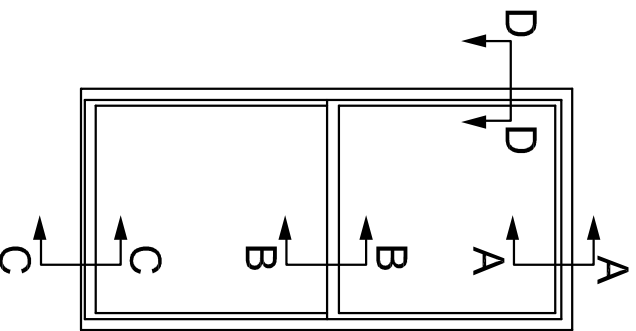

H-AW55 Rating

Series 3000 DH

Dwg #:
3000DH Cross
Sections

Dwg. By: KAZ
Date: July 22, 2008

Kelly Window Systems
460 Smith St.
Farmingdale, NY 11735

For: