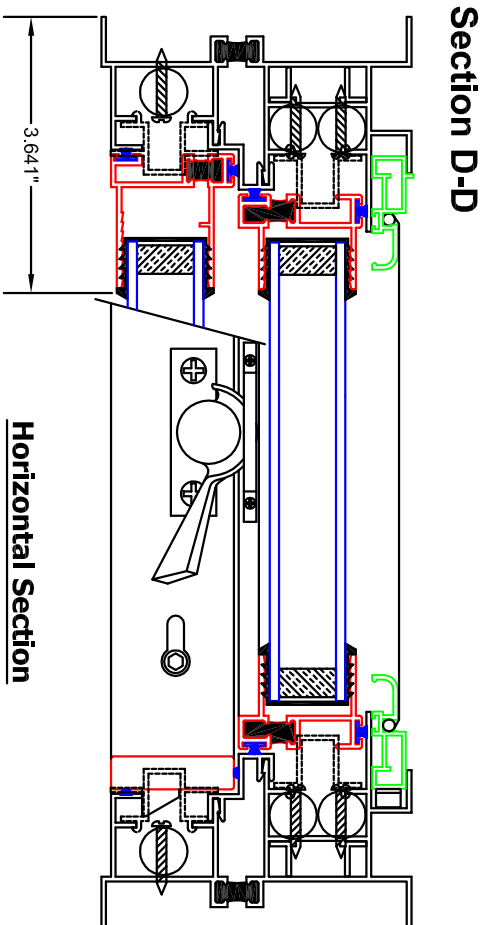

H-AW55 Rating

Series 3000 DH

Dwg #:
3000DH Cross
Sections

Dwg. By: KAZ
Date: July 22, 2008

Kelly Window Systems
460 Smith St.
Farmingdale, NY 11735

For: