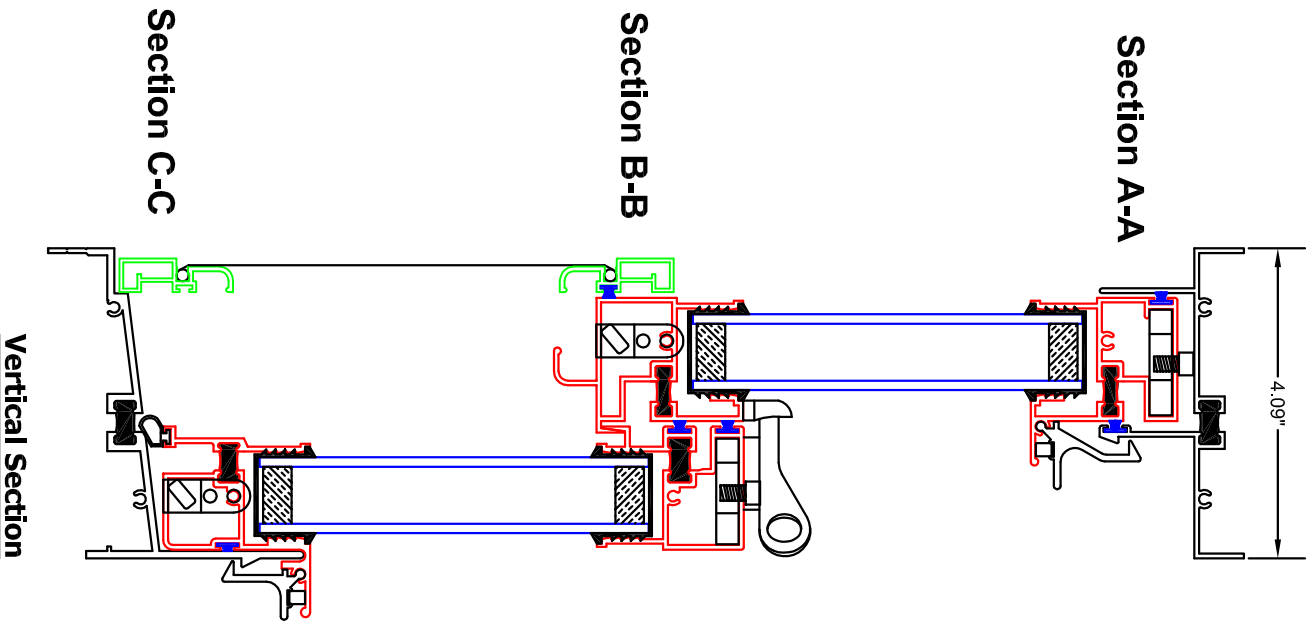

H-AW55 Rating

Series 3000 DH

Dwg #:
3000DH Cross
Sections

Dwg. By: KAZ
Date: July 22, 2008

Kelly Window Systems
460 Smith St.
Farmingdale, NY 11735

For: