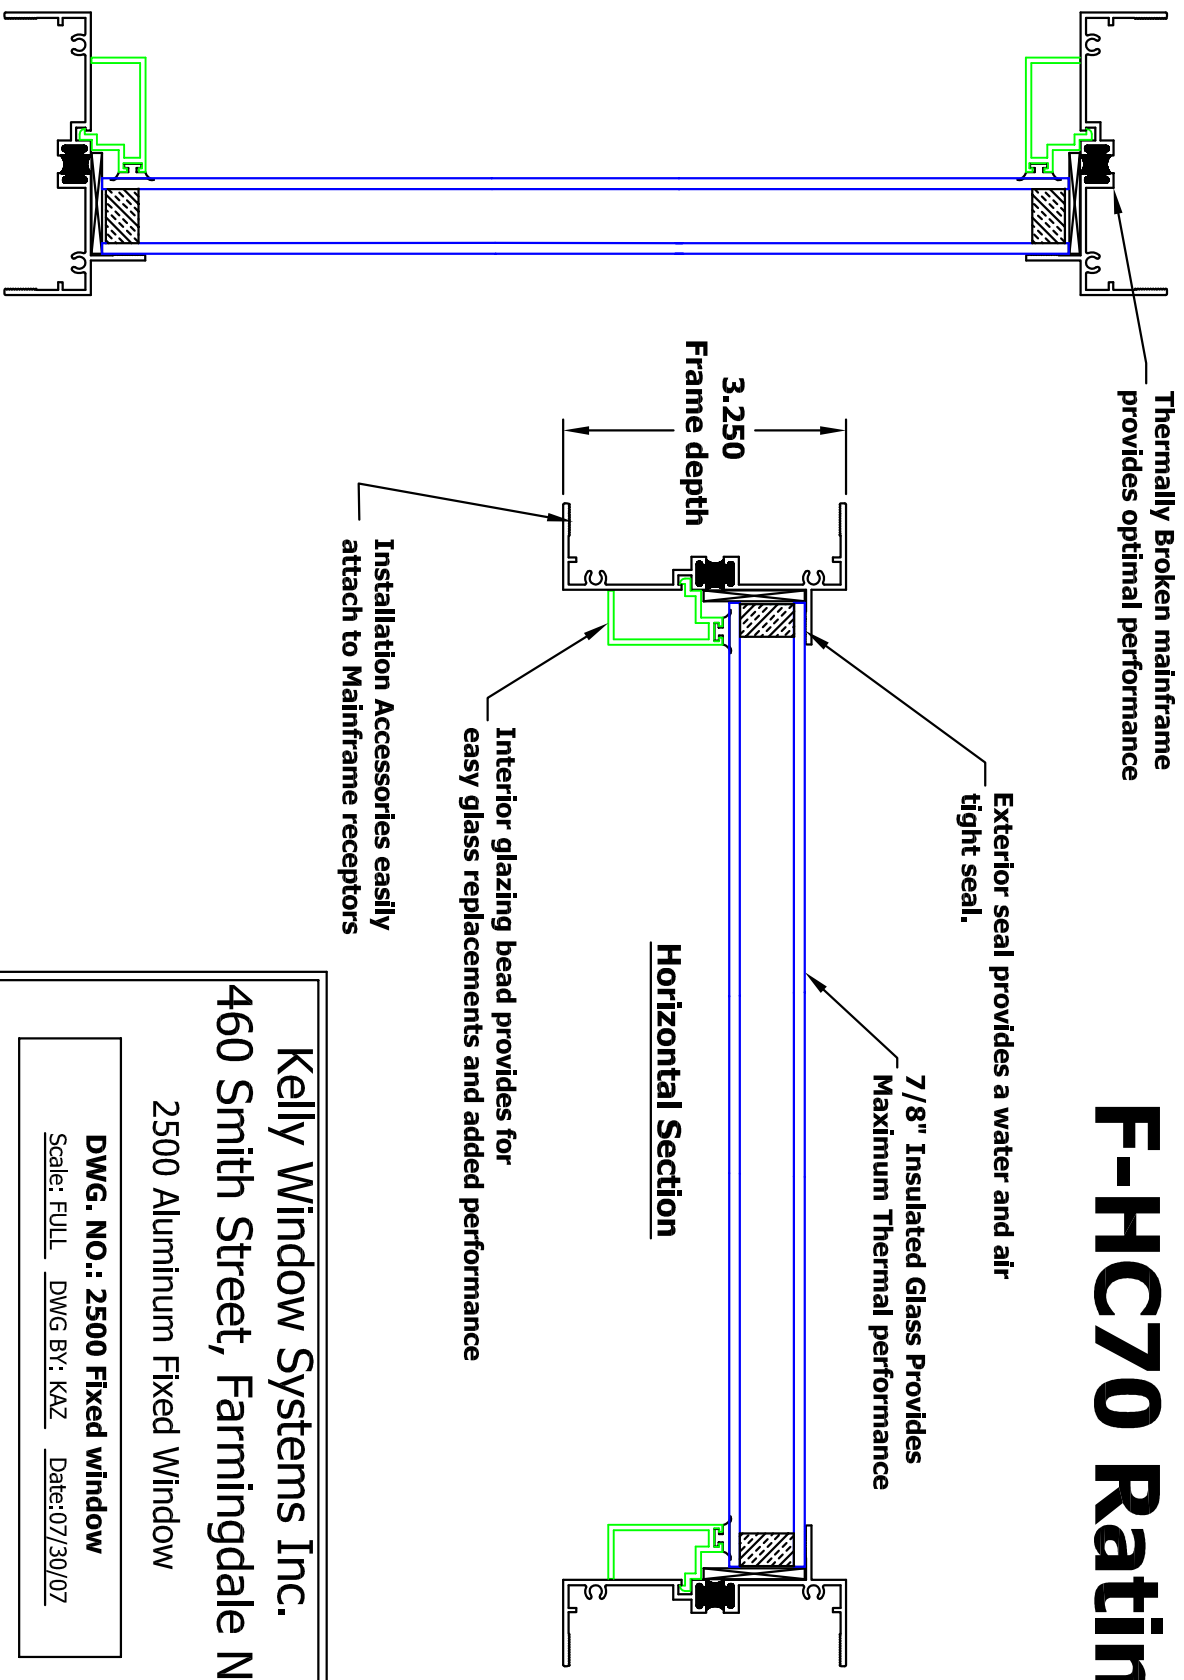

F-HC70 Rating

Kelly Window Systems Inc.
460 Smith Street, Farmingdale NY
2500 Aluminum Fixed Window

DWG. NO.: 2500 Fixed window
Scale: FULL DWG BY: KAZ Date: 07/30/07